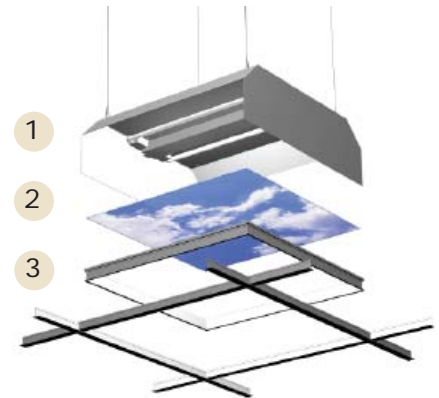

Electrical:

All fixtures rated for UVI (universal input voltage) 120-277VAC, 50/60Hz
Code gauge TFN wire used throughout, rated for required temperatures
7/8" knockout for easy electrical connection

Ballasts:

Class P
<10% THD (>0.99 PF)
Sound Rated A

Non-Dimmable

.29A @ 120V
.13A @ 277V

Dimmable

Dimmable from 10-100% through supplied dimmer switch
.28A @ 120V
.12A @ 277V

Lamps:

T5 fluorescent
Best environmental choice, most energy efficient in fluorescents
Lowest CO₂ emissions (40% less than a TL-D lamp, 26% less than TLD 800)
Lowest mercury content in the industry, 100% lead free
Product dimension only 16mm diameter, 40% less compared to TLD lamps

Installation:

Easily installed into standard 2'x2' 15/16" grid systems

Factory Installed Options:

Seismic
Corrosion resistance
Alternate ballast

Listings: Fluorescent Recessed Luminaires UL and CSA certified.

LSC 22 T5

Client-provided standard ceiling grid system

Key Attributes:

Fluorescent Recessed Luminaires
UL and CSA certified.